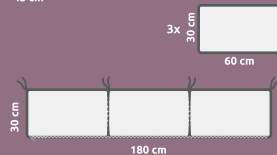

**QUILT WITH REMOVABLE CASE, WITH ZIP**

Size: 95/140 cm

Content:

Quilt case - Ranforce 100% Cotton

Quilt - 100% Polyester

Suitable for use in a cot or similar product with minimum dimensions 60/120 cm

WARNINGS!

FITTED SHEET

Size: 60/120 + 15 cm

Content: Ranforce 100% Cotton

PILLOW

Size: 43/35 cm

Content:

Surface layer - Ranforce 100% Cotton

Filling - 100% Polyester

PILLOW CASE

Size: 43/35 cm x 2

Content: Ranforce 100% Cotton

BUMPER WITH REMOVABLE CASE, WITH ZIP

Size: Case - 180/30 cm x 1; Filling - 60/30 cm x 3

Suitable for use in a cot or similar product with minimum dimensions 60/120 cm

ЧАРШАФ С ЛАСТИК

Размер: 60/120 + 15 см

Състав: Ранфорс 100% Памук

ВЪЗГЛАВНИЦА

Размер: 43/35 см

Състав:

Повърхностен слой: Ранфорс 100% Памук

Пълнеж: 100% Полиестер